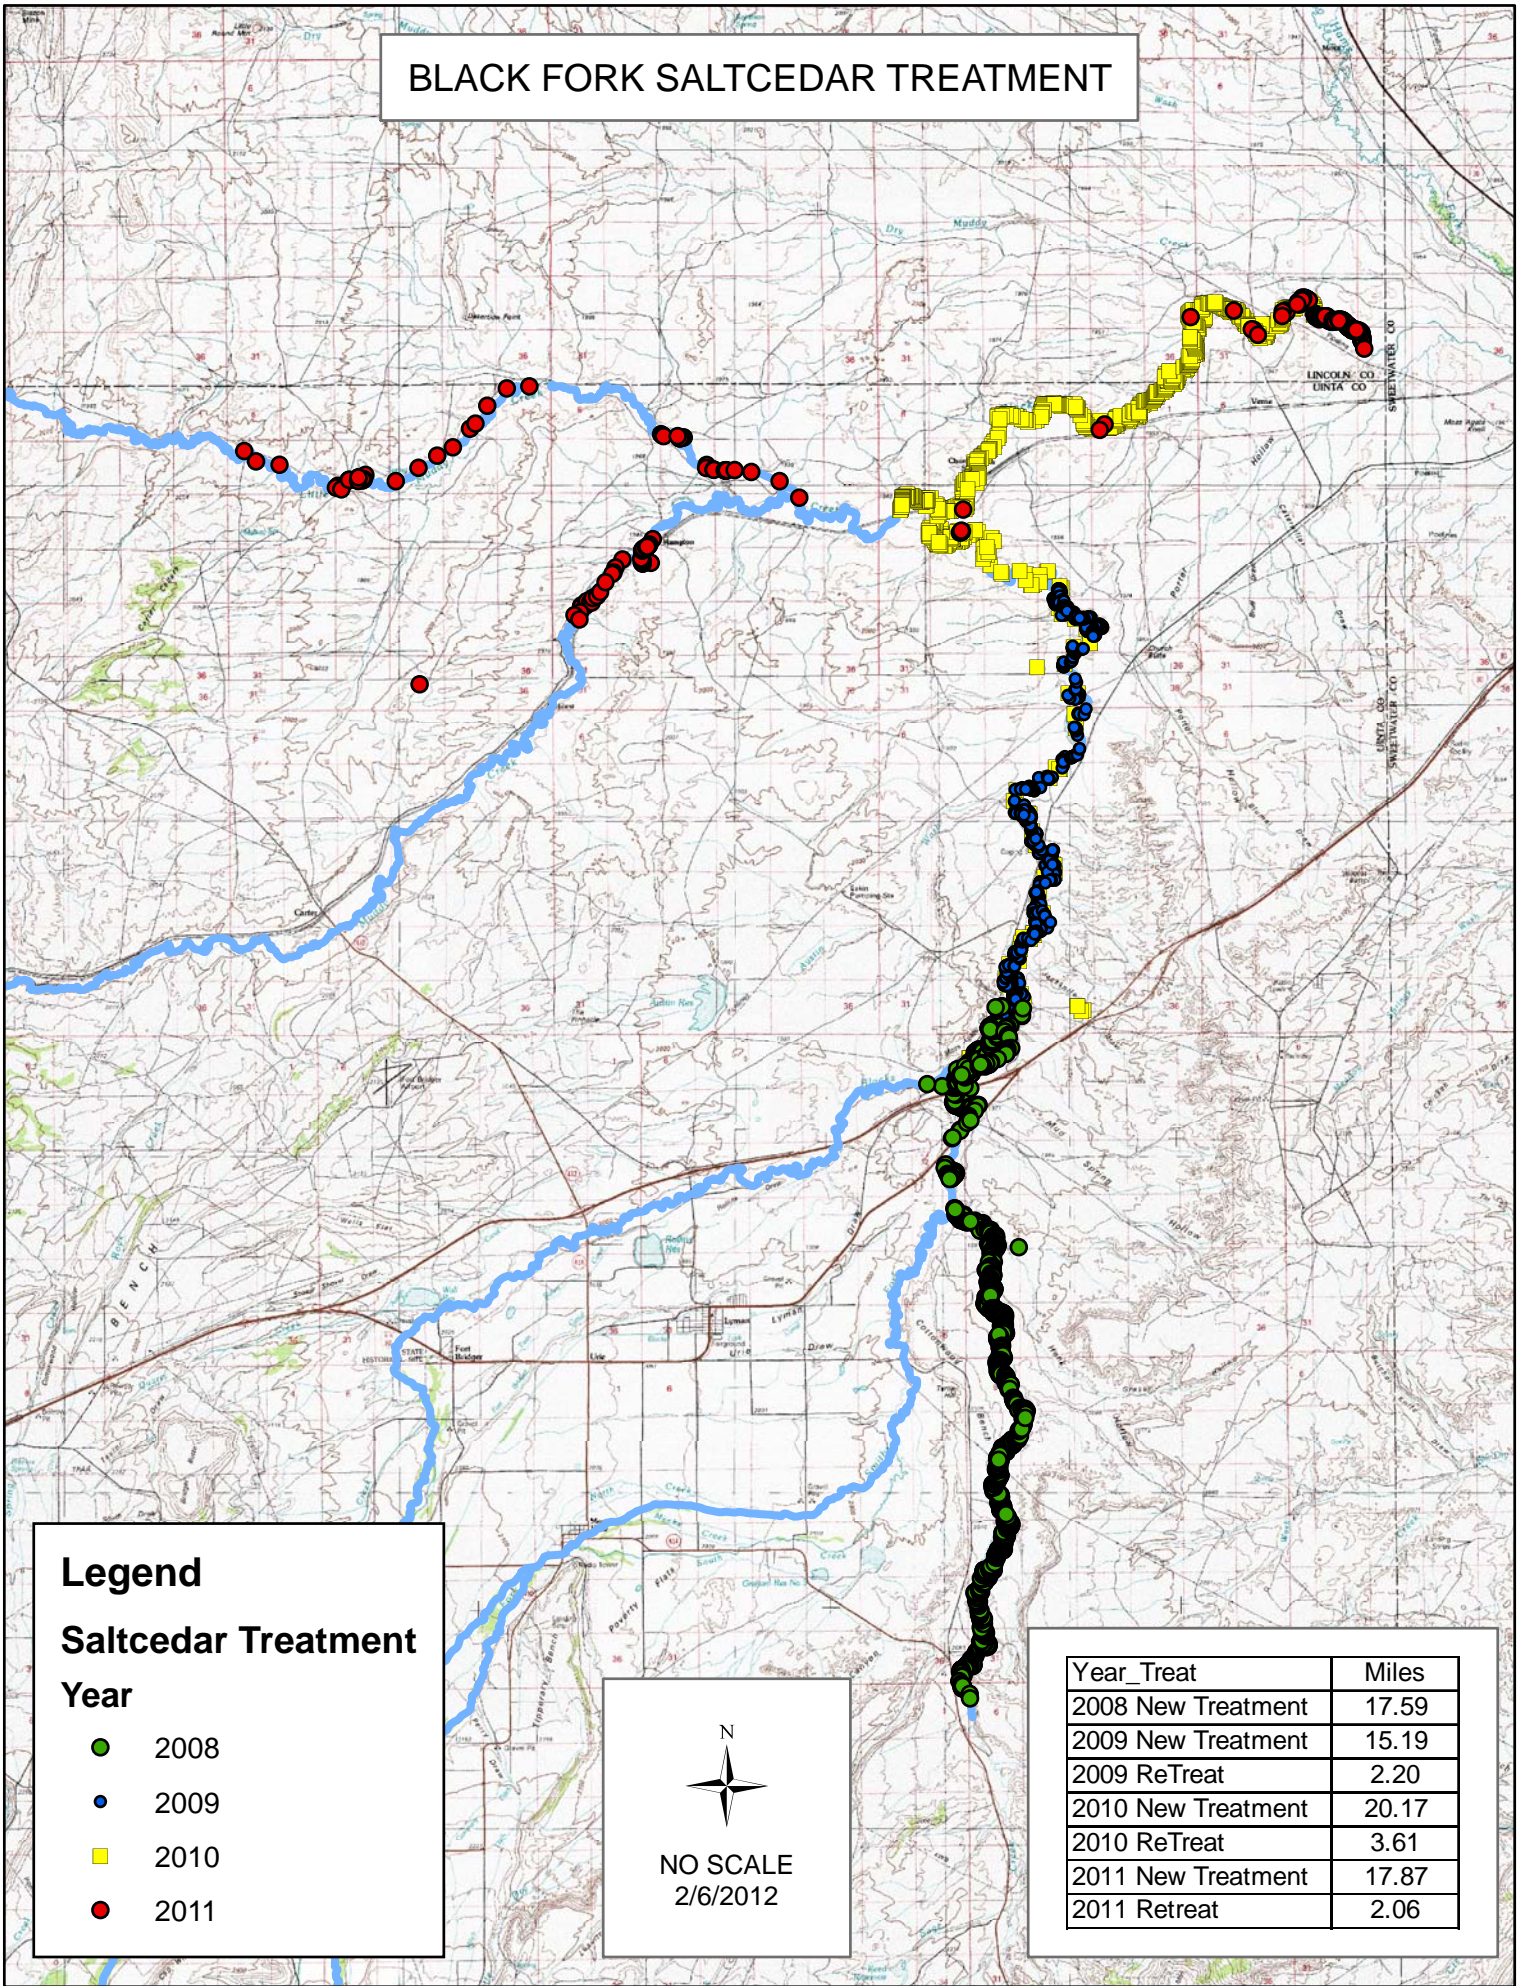

BLACK FORK SALT CEDAR TREATMENT

Legend

Saltcedar Treatment

Year

- 2008
- 2009
- 2010
- 2011

NO SCALE
2/6/2012

Year_Treat	Miles
2008 New Treatment	17.59
2009 New Treatment	15.19
2009 ReTreat	2.20
2010 New Treatment	20.17
2010 ReTreat	3.61
2011 New Treatment	17.87
2011 Retreat	2.06